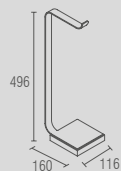

BA 0246 - Miss by Zen
Papeleira dupla